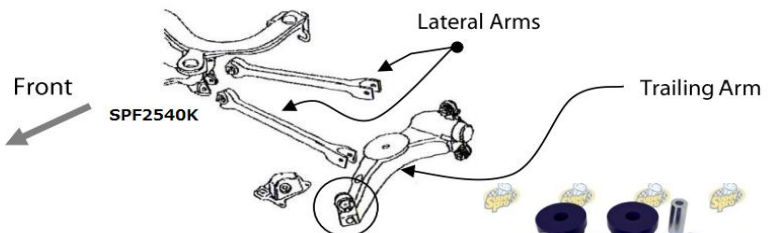

Front

Lateral Arms

Trailing Arm

SPF2540K

Left Hand Side Shown

SPF2536K