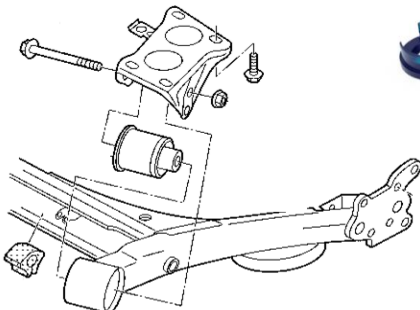

SPF2481K

Inserts to be installed in both sides.

SPF3366K

SPF2593-K

4-motion