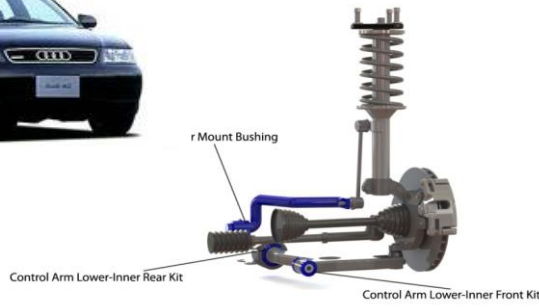

AUDI A3 8L

VEHICLE LOCATION	DESCRIPTION	品番	数量/台	参考定価	NOTES
Front	コントロールアームローワー - 内側 フロント	SPF1915K	1	¥6,800	OD 30mm
	コントロールアームローワー - 内側 リア	SPF2082K	1	¥11,000	プレスアーム
	片側偏芯タイプ	SPF2083K	1	¥12,400	
	両側偏芯タイプ	SPF2084K	1	¥12,400	
	コントロールアームローワー - 内側 フロント	SPF3394K	1	¥16,000	OD 45mm
	コントロールアームローワー - 内側 リア	SPF3395K	1	¥18,900	キャストアーム
	片側偏芯タイプ	SPF3396K	1	¥18,900	
	両側偏芯タイプ	SPF3397K	1	¥18,900	
	エンジンサポート ローワー - フロント側用 インサートブッシュ	SPF2575K	1	¥4,400	fits into original part# 1J0199851N
	エンジンサポート ローワー - フロント側	SPF2576K	1	¥4,800	Fits 1J0199851AB
	スタビリンク	TRC4063	1	¥12,000	2個セット
	スウェイパーマウントブッシュ	SPF2593- K	1	¥4,800	
ステアリングラック & ピニオンマウント	SPF3366K	1	¥5,000	OE# 1J0422884A	
Rear	スタビマウントブッシュ	SPF2592- K	1	¥5,500	Quattro用
	ラテラルアーム ローワー イン側	SPF2540K	1	¥15,000	Quattro用
	ラテラルアーム ローワー イン側 偏芯	SPF2541K	1	¥12,300	Quattro用
	ラテラルアーム アッパー イン側	SPF2540K	1	¥15,000	Quattro用
	ラテラルアーム アッパー イン側 偏芯	SPF2541K	1	¥12,300	Quattro用
	トレーリングアーム - フロント	SPF2536K	1	¥32,800	Quattro用
	アクスルビーム	SPF2481K	1	¥28,400	FF用

税抜価格