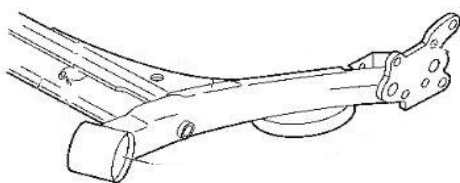

AUDI A3 8L

Left Hand Side Shown

Front of Vehicle

Front bush #3394K

By offsetting the location of the rear bushings, castor variation can be achieved.

"Rear" bushing #3395K
#3396K
#3397K

TRC4063

SPF2576K

Fit one washer between the outer support bracket and the mount.

Fit one washer to new bushing and the mount.

FF

SPF2481K

Inserts to be installed in both sides.

SPF3366K

SPF2593-K

4-motion

SPF2481K

Front

Lateral Arms

Trailing Arm

SPF2540K

Left Hand Side Shown

SPF2536K

SPF2536K

FF

SPF2540K

SPF2481K