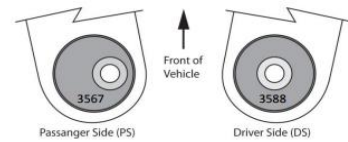

税抜価格

Kit #3588K - Standard Replacement

Kit #3866K - アライメント補正用

Single Offset - (passenger side 0.5 deg. castor increase & drivers side no castor change)

Kit #3867K - Performance settings アンチリフト

Double Offset - (passenger and driver side increase castor - 1 deg.)