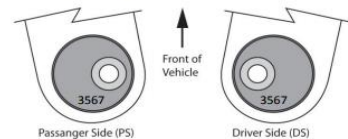

税抜価格

Kit #3588K - Standard Replacement

Kit #3866K - アライメント補正用

Single Offset - (passenger side 0.5 deg. castor increase & drivers side no castor change)

Kit #3867K - Performance settings アンチリフト

Double Offset - (passenger and driver side increase castor - 1 deg.)